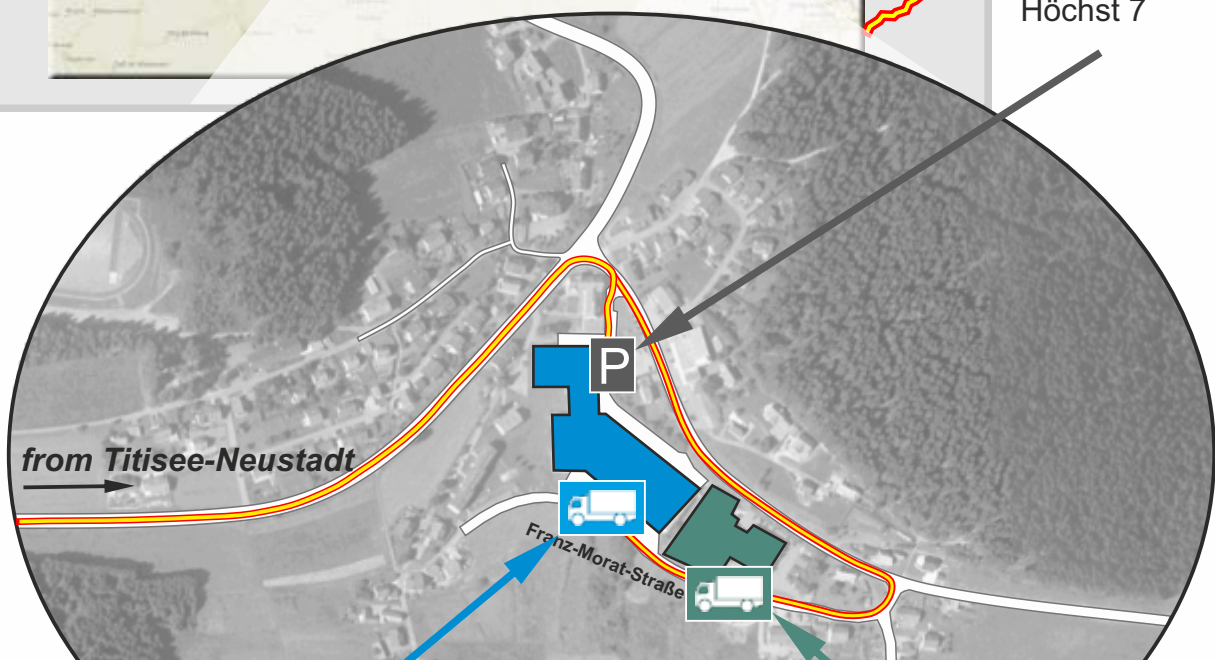

Direction to Franz Morat Group

from the A5

A5 exit Freiburg Mitte (62)
on the B31 direction Titisee-Neustadt

Exit Neustadt-Mitte
direction Eisenbach

from the A81

A81 exit Geisingen (38)
on the B31 direction Titisee-Neustadt

**Parking & Reception
for all visitors of
Franz Morat Group
Höchst 7**

Framo Morat receiving dept.
Franz-Morat-Straße 6
(old satnav: Gewerbestraße 4)

F. Morat receiving dept.
Franz-Morat-Straße 4
(old satnav: Gewerbestraße 2)