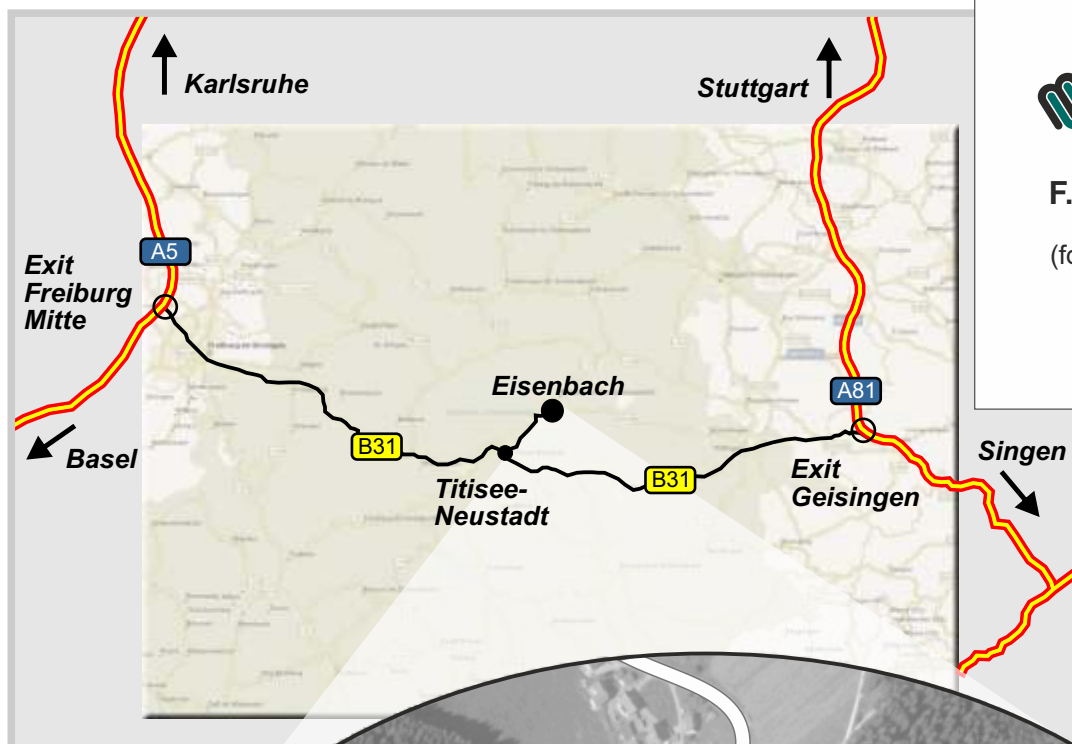

F. Morat & Co. GmbH

Franz Morat Straße 4
(for satnav: Gewerbestr. 2)
D-79871 Eisenbach
Tel. +49 7657 9106-0
www.f-morat.com
info@f-morat.com