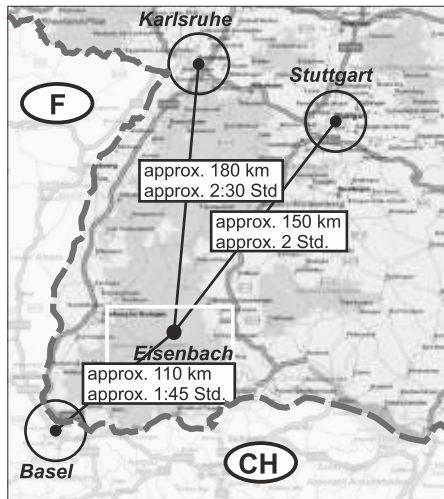

Direction to Franz Morat Group

from the A5

A5 exit Freiburg Mitte (62)
on the B31 direction Titisee-Neustadt

Exit Neustadt-Mitte
direction Eisenbach

from the A81

A81 exit Geisingen (38)
on the B31 direction Titisee-Neustadt

Exit Neustadt-Mitte
direction Eisenbach

Franz Morat Group

Franz Morat Group

Franz Morat Straße 6
(for satnav: Höchst 7)
D-79871 Eisenbach
Tel. +49 7657 88-0
www.franz-morat.com
info@franz-morat.com

Franz Morat Group